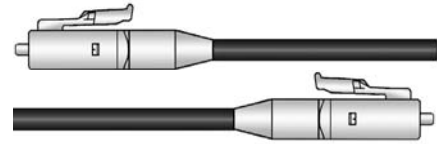

## FC To FC Duplex

FCA8001		SINGLE MODE	
Part No.	Length	1-24	25-49
FCA8001-01	1m	\$ 59.47	\$ 55.31
	2m	61.37	57.07
	3m	63.17	58.75
FCA8001-05	5m	\$ 66.97	\$ 62.28
	10m	79.77	74.19

FCA8002		MULTI MODE	
Part No.	Length	1-24	25-49
FCA8002-01	1m	\$ 60.47	\$ 56.24
	2m	62.27	57.91
	3m	64.17	59.68
FCA8002-05	5m	\$ 67.47	\$ 62.75
	10m	77.77	72.33

## FC To ST Simplex

FCA8007		SINGLE MODE	
Part No.	Length	1-24	25-49
FCA8007-01	1m	\$ 25.97	\$ 24.15
	2m	27.87	25.92
	3m	29.77	27.69
FCA8007-05	5m	\$ 31.57	\$ 29.36
	10m	41.77	38.85

FCA8008		MULTI MODE	
Part No.	Length	1-24	25-49
FCA8008-01	1m	\$ 26.97	\$ 25.08
	2m	28.77	26.76
	3m	30.67	28.52
FCA8008-05	5m	\$ 36.27	\$ 33.73
	10m	46.77	43.50

## FC To ST Duplex

FCA8005		SINGLE MODE	
Part No.	Length	1-24	25-49
FCA8005-01	1m	\$ 52.07	\$ 48.43
	2m	53.87	50.10
	3m	55.77	51.87
FCA8005-05	5m	\$ 59.47	\$ 55.31
	10m	69.77	64.89

FCA8006		MULTI MODE	
Part No.	Length	1-24	25-49
FCA8006-01	1m	\$ 52.97	\$ 49.26
	2m	54.87	51.03
	3m	56.67	52.70
FCA8006-05	5m	\$ 60.47	\$ 56.24
	10m	71.77	66.75

## LC To LC Simplex

FCA8011		SINGLE MODE	
Part No.	Length	1-24	25-49
FCA8011-01	1m	\$ 31.57	\$ 29.36
	2m	33.47	31.13
	3m	35.27	32.80
FCA8011-05	5m	\$ 39.07	\$ 36.34
	10m	49.77	46.29

FCA8012		MULTI MODE	
Part No.	Length	1-24	25-49
FCA8012-01	1m	\$ 32.57	\$ 30.29
	2m	34.37	31.96
	3m	36.27	33.73
FCA8012-05	5m	\$ 39.97	\$ 37.17
	10m	49.77	46.29